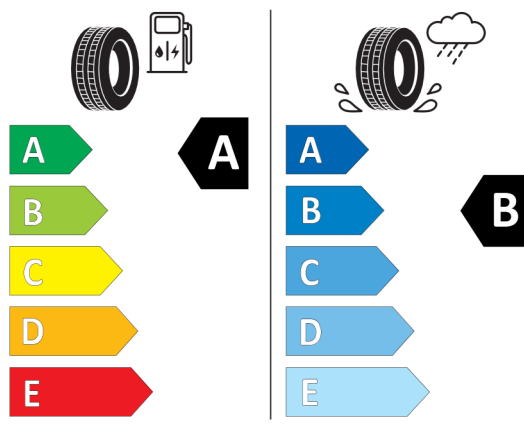

BRIDGESTONE 9851

225/45 R17 94 Y XL C1

2020/740

<https://eprel.ec.europa.eu/qr/381490>

Goodyear 529952

GOODYEAR 546605

225/45R17 94 Y XL C1

2020/740